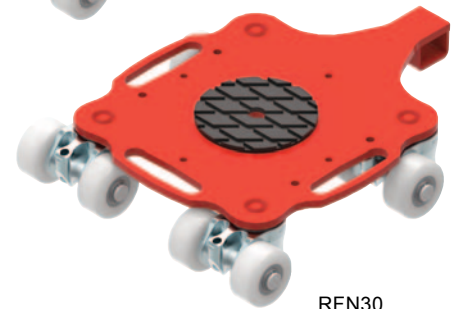

ECO-Skate®

360° rotating skates now
with more capacities, easier
to steer, and multifunctional

RMN9

RN18

RFN30

Turntable as option and fixed rear wheel boxes

Type

Type	RMN9	RN18	RFN30
Part number	10.009.08.40	10.018.09.40	10.030.09.41
Capacity (kg)	900	1.800	3.000
Wheel size (mm)	Ø 50 x 46	Ø 85 x 43,5	Ø 85 x 43,5
Number of wheels	4	6	8
Load area (mm)	75 x 75	Ø 150	Ø 170
Dimensions (mm) ^{L*BxH}	287 x 225 x 60	550 x 467 x 110	588 x 467 x 110
Weight (kg)	7	22	33

The new **ECO-Skate®** ROTO 360° load moving skates impress in all series with the new narrow HTS nylon wheels and their ease when changing direction. The additional improved maneuverability is brought about by the optimized arrangement of the rollers on the frame of the system. The ratio of wheel to rotation axis is designed so that the steering operation can be done with significantly reduced horizontal forces.

In addition, the new **ECO-Skate®** ROTO MINI only has a built-in height of 60mm and is otherwise a master of tiniest.

The new **ECO-Skate®** ROTOflex and ROTOflex XL 360° skates can be converted into multifunction skate systems by combining, for example, alignment bars, steering bars and mountable turntables as well as locking pins. It can be used both as a classic rotational skate system with 360° rotation as well as fixed rear skates, steerable front units or so-called EZ-GO skate. The EZ-GO configuration, with the integrated turntable, will make changing direction even easier.

Type	RFN60	RFN80	RFXN12
Part number	10.060.09.41	10.080.09.41	10.120.03.41
Capacity (kg)	6.000	8.000	12.000
Wheel size (mm)	Ø 85 x 43,5	Ø 85 x 43,5	Ø 140 x 85
Number of wheels	16	20	8
Load area (mm)	Ø 220	Ø 220	Ø 220
Dimensions (mm) ^{L*} xBxH	650 x 585 x 110	829 x 786 x 110	737 x 567 x 110
Weight (kg)	44	60	116