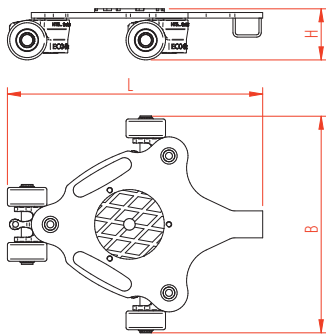

ECO-Skate®

360° rotating skates now
with more capacities, easier
to steer, and multifunctional

RMN9

RN18

RFN30

Turntable as option and fixed rear wheel boxes

Type

Type	RMN9	RN18	RFN30
Part number	10.009.08.40	10.018.09.40	10.030.09.41
Capacity (kg)	900	1.800	3.000
Wheel size (mm)	Ø 50 x 46	Ø 85 x 43,5	Ø 85 x 43,5
Number of wheels	4	6	8
Load area (mm)	75 x 75	Ø 150	Ø 170
Dimensions (mm) ^{L*BxH}	287 x 225 x 60	550 x 467 x 110	588 x 467 x 110
Weight (kg)	7	22	33

In addition, the new **ECO-Skate®** ROTO MINI only has a built-in height of 60mm and is otherwise a master of tiniest.

The new **ECO-Skate®** ROTOflex and ROTOflex XL 360° skates can be converted into multifunction skate systems by combining, for example, alignment bars, steering bars and mountable turntables as well as locking pins. It can be used both as a classic rotational skate system with 360° rotation as well as fixed rear skates, steerable front units or so-called EZ-GO skate. The EZ-GO configuration, with the integrated turntable, will make changing direction even easier.

Type	RFN60	RFN80	RFXN12
Part number	10.060.09.41	10.080.09.41	10.120.03.41
Capacity (kg)	6.000	8.000	12.000
Wheel size (mm)	Ø 85 x 43,5	Ø 85 x 43,5	Ø 140 x 85
Number of wheels	16	20	8
Load area (mm)	Ø 220	Ø 220	Ø 220
Dimensions (mm) ^{L*} xBxH	650 x 585 x 110	829 x 786 x 110	737 x 567 x 110
Weight (kg)	44	60	116

L* = Length including the back wheel