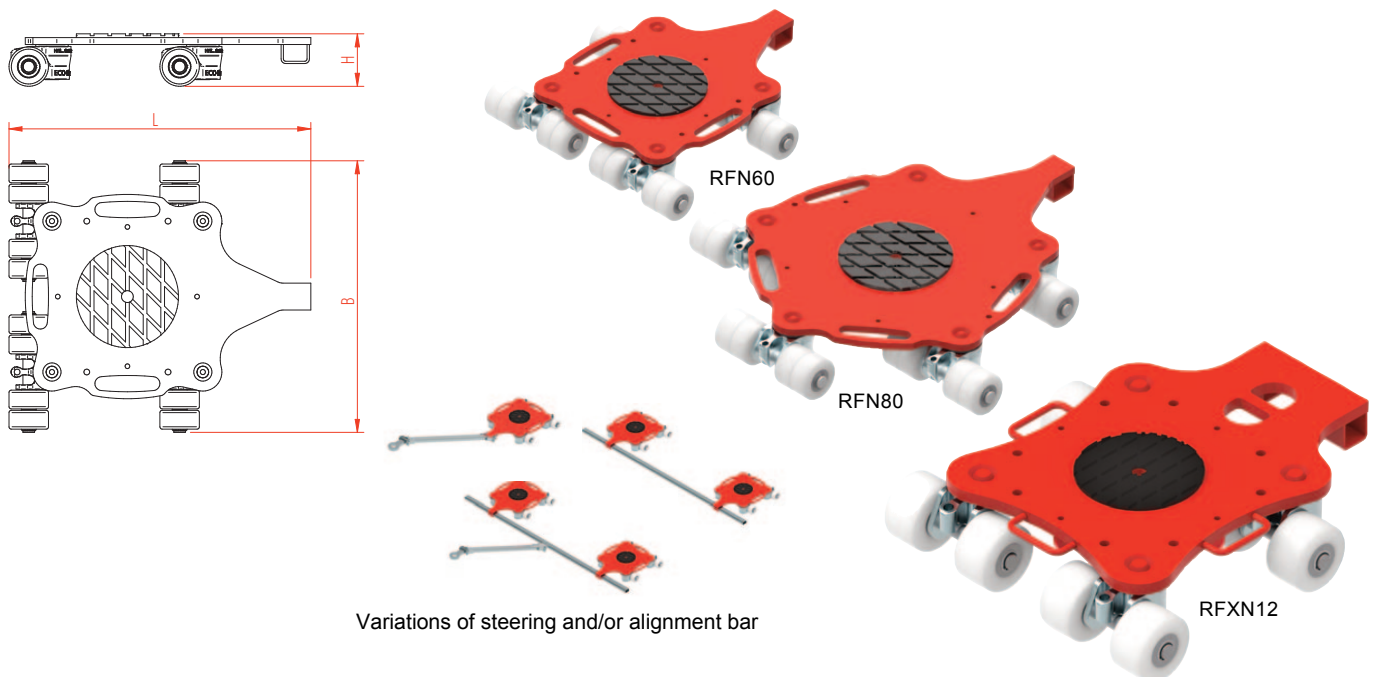

ECO-Skate®

360° rotating skates now
with more capacities, easier
to steer, and multifunctional

RMN9

RN18

RFN30

Turntable as option and fixed rear wheel boxes

Type

Type	RMN9	RN18	RFN30
Part number	10.009.08.40	10.018.09.40	10.030.09.41
Capacity (kg)	900	1.800	3.000
Wheel size (mm)	Ø 50 x 46	Ø 85 x 43,5	Ø 85 x 43,5
Number of wheels	4	6	8
Load area (mm)	75 x 75	Ø 150	Ø 170
Dimensions (mm) ^{L*BxH}	287 x 225 x 60	550 x 467 x 110	588 x 467 x 110
Weight (kg)	7	22	33

L* = Length including the back wheel

Getingränd 2 · 275 39 SJÖBO | Bronsyxegatan 9B · 213 75 MALMÖ

Växel 010 – 188 22 00 | WWW.INTERLIFT.SE

VÄND DIG MED FÖRTROENDE TILL INTERLIFT AB -
ETT STARKT VAL NÄR DET GÄLLER LYFT- OCH MATERIALHANTERING

The new **ECO-Skate®** ROTO 360° load moving skates impress in all series with the new narrow HTS nylon wheels and their ease when changing direction. The additional improved maneuverability is brought about by the optimized arrangement of the rollers on the frame of the system. The ratio of wheel to rotation axis is designed so that the steering operation can be done with significantly reduced horizontal forces.

In addition, the new **ECO-Skate®** ROTO MINI only has a built-in height of 60mm and is otherwise a master of tiniest.

The new **ECO-Skate®** ROTOflex and ROTOflex XL 360° skates can be converted into multifunction skate systems by combining, for example, alignment bars, steering bars and mountable turntables as well as locking pins. It can be used both as a classic rotational skate system with 360° rotation as well as fixed rear skates, steerable front units or so-called EZ-GO skate. The EZ-GO configuration, with the integrated turntable, will make changing direction even easier.