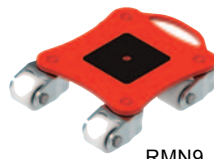

ECO-Skate®

360° rotating skates now
with more capacities, easier
to steer, and multifunctional

RMN9

RN18

RFN30

Turntable as option and fixed rear wheel boxes

Type

Type	RMN9	RN18	RFN30
Part number	10.009.08.40	10.018.09.40	10.030.09.41
Capacity (kg)	900	1.800	3.000
Wheel size (mm)	Ø 50 x 46	Ø 85 x 43,5	Ø 85 x 43,5
Number of wheels	4	6	8
Load area (mm)	75 x 75	Ø 150	Ø 170
Dimensions (mm) ^{L*BxH}	287 x 225 x 60	550 x 467 x 110	588 x 467 x 110
Weight (kg)	7	22	33

The new **ECO-Skate®** ROTO 360° load moving skates impress in all series with the new narrow HTS nylon wheels and their ease when changing direction. The additional improved maneuverability is brought about by the optimized arrangement of the rollers on the frame of the system. The ratio of wheel to rotation axis is designed so that the steering operation can be done with significantly reduced horizontal forces.

In addition, the new **ECO-Skate®** ROTO MINI only has a built-in height of 60mm and is otherwise a master of tiniest.

The new **ECO-Skate®** ROTOflex and ROTOflex XL 360° skates can be converted into multifunction skate systems by combining, for example, alignment bars, steering bars and mountable turntables as well as locking pins. It can be used both as a classic rotational skate system with 360° rotation as well as fixed rear skates, steerable front units or so-called EZ-GO skate. The EZ-GO configuration, with the integrated turntable, will make changing direction even easier.